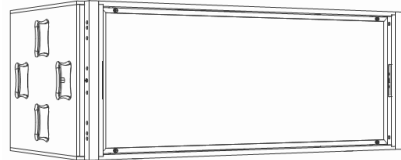

AV27

- Vertical line array
- L/M/H cabinet
- 1 x 15", Low
- 2 x 8", Mid
- 2 x RCD, High

[AV27 TechDoc](#)