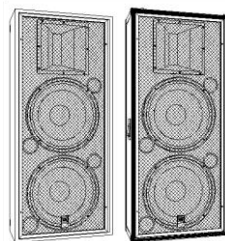

- Mid/High cabinet
- 1 x 12"
- 1 x RCD

[C24 TechDoc](#)

**C27 / C27s**

- Full-range cabinet
- 1 x 15"
- 1 x RCD

[C27 TechDoc](#)

**C29 / C29**

- Full-range cabinet
- 2 x 15"
- 1 x RCD

[C29 TechDoc](#)

**B15 / B15s**

- Bass cabinet
- Bass reflex
- 1 x 15"

[B15 TechDoc](#)

**B30 / B30s**

- Bass cabinet
- Bass reflex
- 2 x 15"

[B30 TechDoc](#)