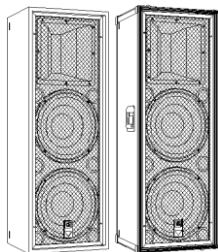

[HE50 TechDoc](#)

**Performer Series:** *active high-performance sound systems*

**P24 / P24s**

- Mid/High cabinet
- 1 x 12"
- 1 x RCD
- Air-system

[P24 TechDoc](#)

**P26 / P26s**

- Mid/High cabinet
- 2 x 12"
- 1 x RCD
- Air-system