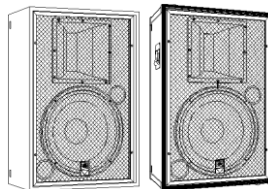

P27 / P27s

- Mid/High cabinet
- 1 x 15"
- 1 x RCD
- Air-system

[P27 TechDoc](#)