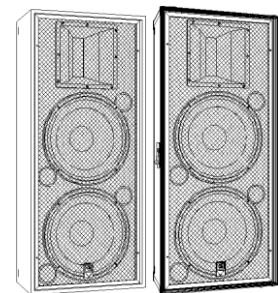

P29 / P29s

- Mid/High cabinet
- 2 x 15"
- 1 x RCD
- Air-system

[P29 TechDoc](#)