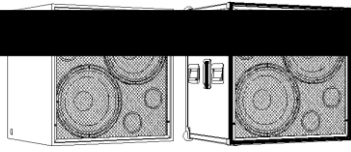

P16 / P16s

- Bass cabinet
- Bass reflex
- 2 x 15"

[P16 TechDoc](#)