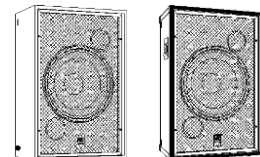

B15 / B15s

- Bass cabinet
- Bass reflex
- 1 x 15"

[B15 TechDoc](#)