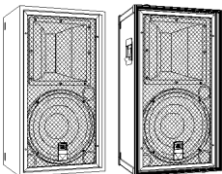

Performer Series: *active high-performance sound systems*

P24 / P24s

- Mid/High cabinet
- 1 x 12"
- 1 x RCD
- Air-system

[P24 TechDoc](#)