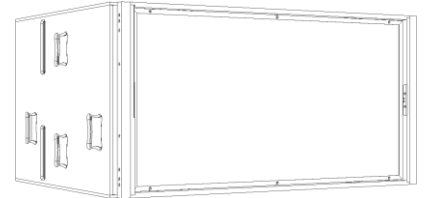

[AV27 TechDoc](#)

**AB18**

- Bass cabinet
- Bandpass / horn
- 1 x 18"

[AB18 TechDoc](#)

**AB36 / AB37**

- Bass cabinet
- Bandpass / horn
- 2 x 18"

[AB36 TechDoc](#)  
[AB37 TechDoc](#)

**Bass Series:** *bass and subbass cabinets*