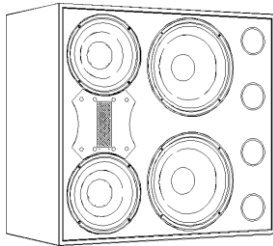

### L27

- Floor monitor
- 1 x 15"
- 1 x RCD

[L27 TechDoc](#)

**Master Series:** *active/passive studio monitor systems*

**M57**

- Studio monitor system
- 2 x 12"
- 1 x RCD

[M57 TechDoc](#)

**M59**