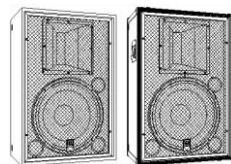

- Bass cabinet
- Bass reflex
- 2 x 15"

[P16 TechDoc](#)

**SL15**

- Bass cabinet
- Bass reflex
- 1 x 15"

[SL15 TechDoc](#)

**SL30**

- Bass cabinet
- Bass reflex
- 2 x 15"

[SL30 TechDoc](#)

**SSB18**

- Bass cabinet
- Bandpass / horn
- 1 x 18"

[SSB18 TechDoc](#)

**SSB36**

- Bass cabinet
- Bandpass / horn
- 2 x 18"

[SSB36 TechDoc](#)

**Champ Series: active/passive loudspeaker systems**

**C24 / C24s**

- Mid/High cabinet
- 1 x 12"
- 1 x RCD

[C24 TechDoc](#)

**C27 / C27s**

- Full-range cabinet
- 1 x 15"
- 1 x RCD

[C27 TechDoc](#)

**C29 / C29**

- Full-range cabinet
- 2 x 15"
- 1 x RCD

[C29 TechDoc](#)