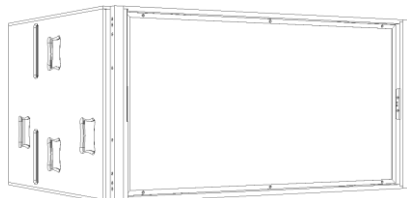

AB36 / AB37

- Bass cabinet
- Bandpass / horn
- 2 x 18"

[AB36 TechDoc](#)
[AB37 TechDoc](#)

- Bass cabinet
- Bass reflex
- 1 x 12"

[B12 TechDoc](#)